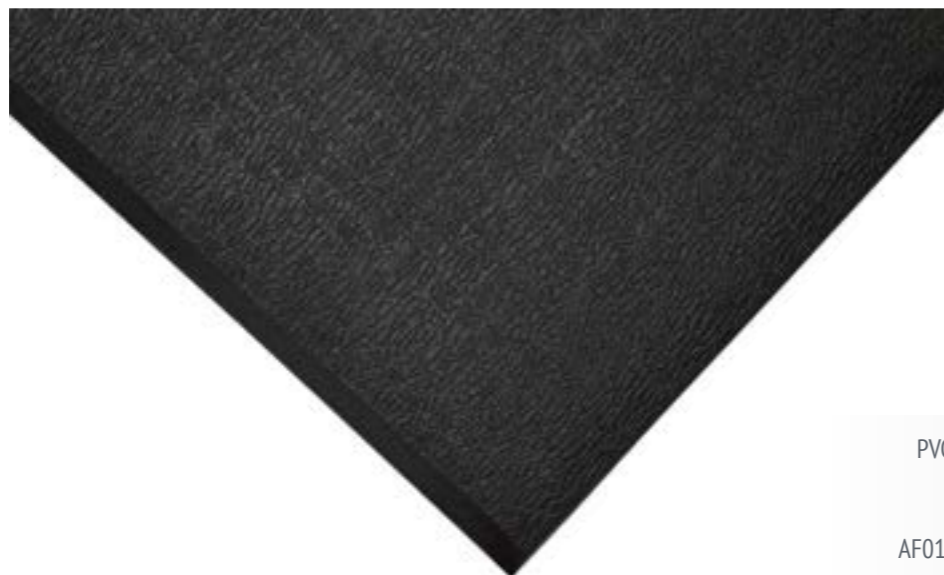

PVC Foam with a pebble surface finish
Height 9mm | 450mm x 900mm
AF010004R | Black | 6003490002077