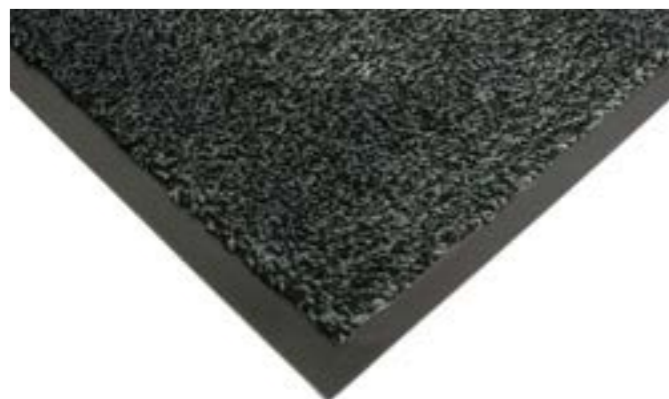

Interior Range

MICROFIBRE TECHNOLOGY

EXCELLENT ABSORPTION

Ulti-Mat

Interior Range

Washable microfibre doormat with super absorbency

- Exceptional multi-action entrance mat using hygienic microfibre technology.
- Superior 'brushing and wiping' with 'rapid dry' properties – even out performs cotton.
- Flexible, ultra-fine fibres (even finer than a human hair) provide deep-cleaning action on passing footwear.
- Effectively penetrates those hard to reach treads on footwear.
- Friction from the fibres generates a static charge that attracts and traps dust/debris.
- Filament structure creates a capillary effect for improved dirt retention/absorbency.
- Luxuriously soft pile that looks smart and will not lint.
- Environmentally-friendly – does not require chemical pre-treatment or washing detergents.

Microfibre with a rubber backing
Height 8mm | Black or brown

	600 x 400mm	750 x 450mm
Black	MF050006 6009880587346	
Brown	MF050004 6003490001964	MF050004 6003490001971

Useful Tips

You will get the best results when you have a combination of mats: one outdoors to scrape dirt off shoes, and another indoors to dry and absorb moisture.