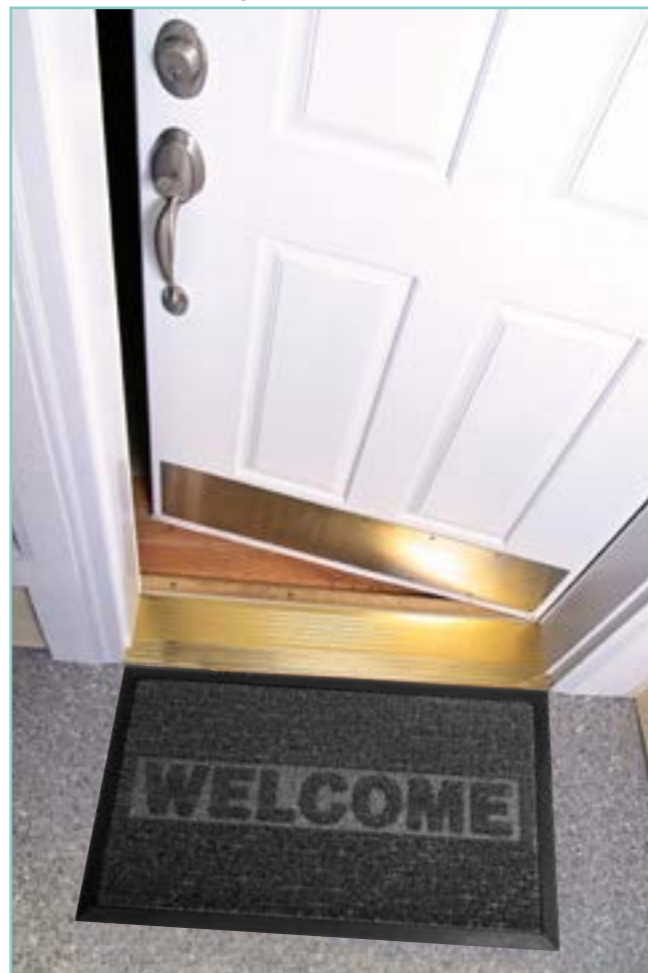

EXCELLENT
SLIP
RESISTANCE

Ringo Rubber Mat

Extremely tough rubber matting

- The ideal choice for demanding locations.
- Provides excellent slip resistance.
- Large holes allow debris to fall through the mat.
- The raised pattern scrapes dirt and debris from footwear.

Rubber
Height 10mm | Weight 1kg
600mm x 400mm

RM010014 | 6003490000448