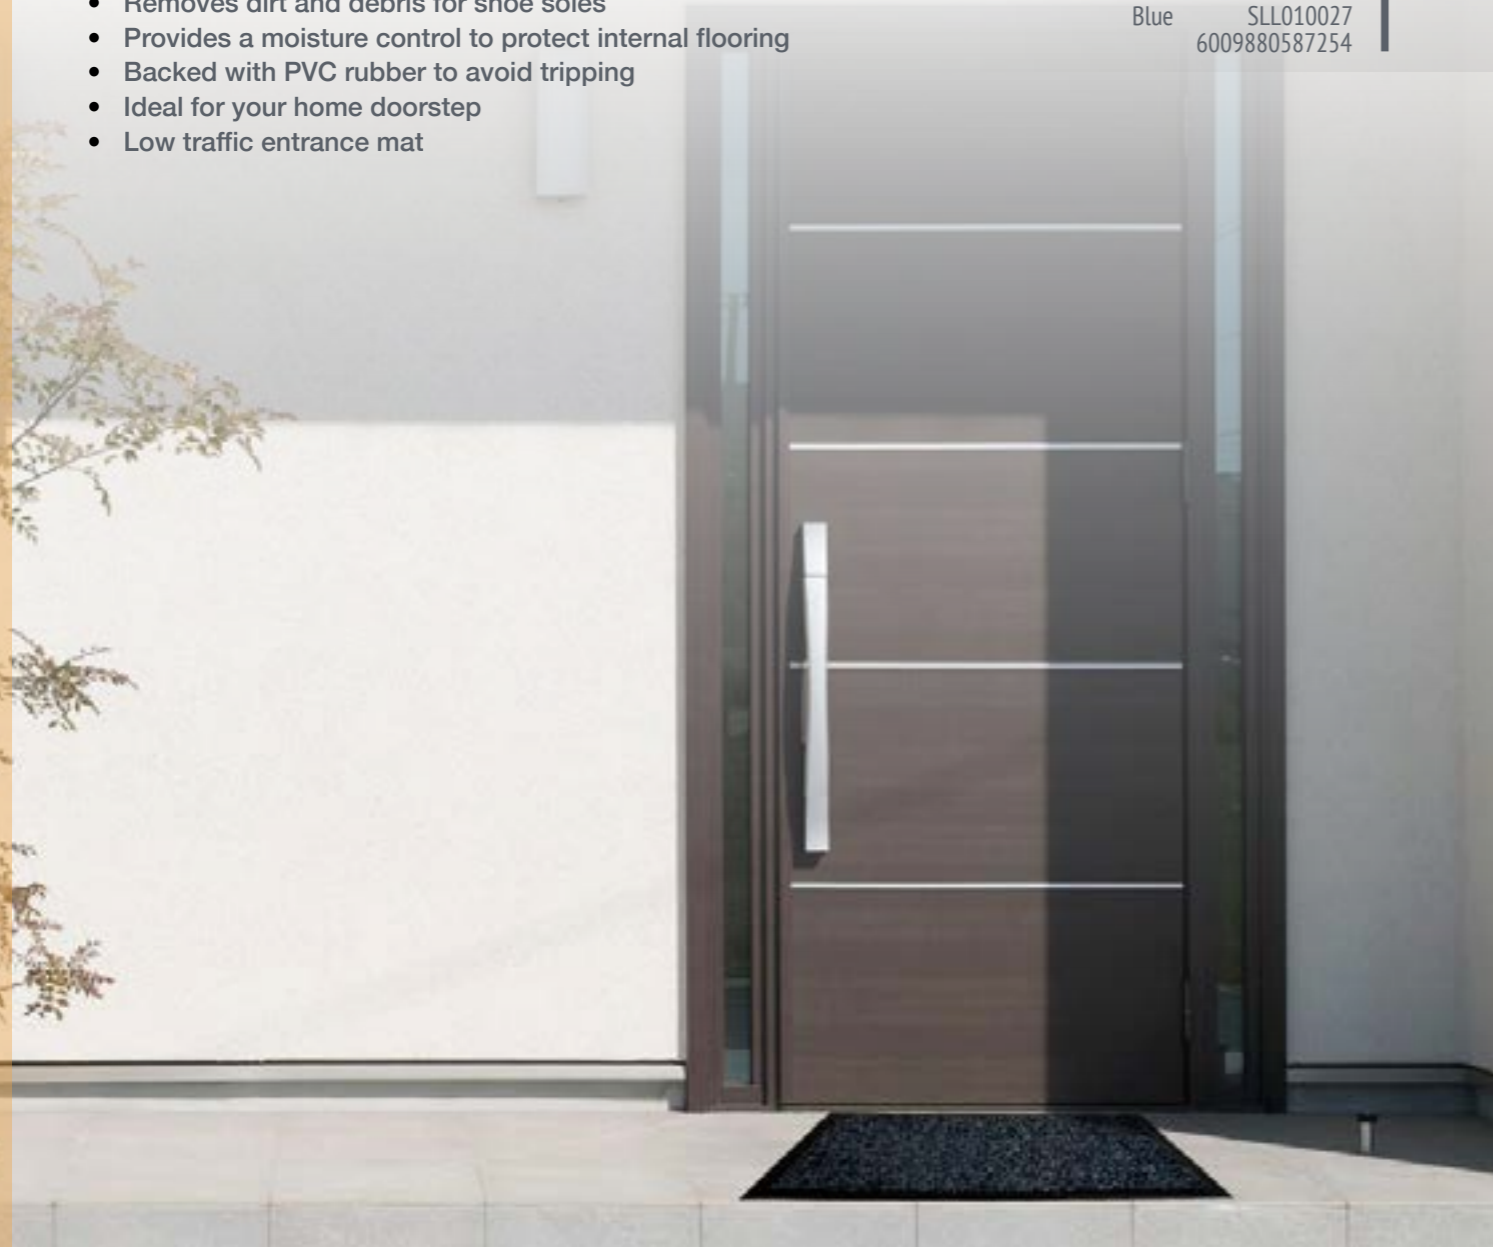

## Dover Doormats

Ideal to keep your home clear of dirt and moisture

- Removes dirt and debris for shoe soles
- Provides a moisture control to protect internal flooring
- Backed with PVC rubber to avoid tripping
- Ideal for your home doorstep
- Low traffic entrance mat

# Exterior Range

Exterior Range