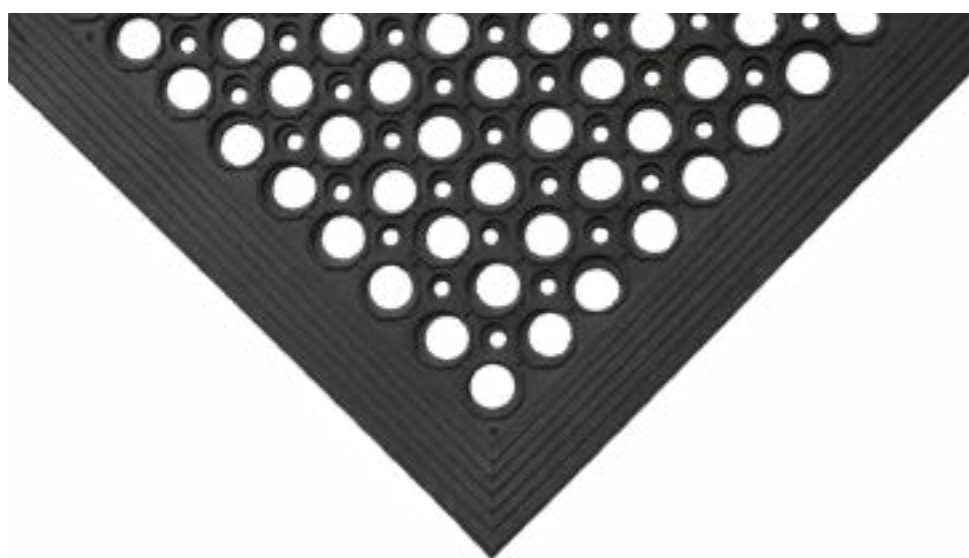

EASY
DIY
INSTALLATION

KwikLok

100% Recycled PVC Interlocking Floor Tiles

- Easy DIY installation.
- Popular low cost flooring for inside the house or office, playrooms and garages.
- No adhesive required.
- Made from recycled PVC – non conductive and fire resistant.
- Please note: This product may discolour and warp if laid in areas exposed to direct sunlight.