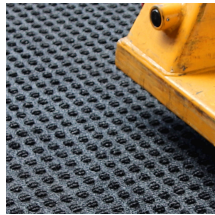

## Super dry Heavy Traffic

### Reduce dirt and water brought in by forklift trucks

- Waffle pattern absorbs moisture and scrapes away dirt from forklift wheels.
- Reduces the risk of slips caused by water ingress.
- Reduces the risk of forklifts skidding or losing control on contaminated floor surfaces.
- Helps to keep cleaning costs down during bad weather.
- Simple to install using double sided adhesive tape.
- Large mats can be installed individually or laid next to each other to cover larger areas.
- Protects sub floor from damage.
- Easy to clean with a vacuum or stiff brush.