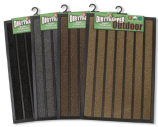

## Dirt Trapper Outdoor

A favourite outdoor option for muddy shoes or paws.

- It is an abrasive mat incorporating Polybrush bristles and rubber ribs to help remove the tougher dirt from your shoes.
- Helps to prevent moisture and soil from destroying carpets.
- Resilient latex backing reduces mat movement on the floor.
- Ideal for domestic and office use to protect floors.
- The Dirttrapper Outdoor is a complimentary doormat to the amazing Original Dirttrapper, not an alternative.
- It is heavier and more robust to deal with the conditions of an outdoor mat.
- If it is a scraping mat you are looking for then the Dirttrapper Outdoor is the choice for you.

### Styles Available

Grey

Black

Brown

Light Brown

Part Number	Size	Colour	Weight (kg)
DTO110001	600 x 400 mm	Black	
DTO110002	600 x 400 mm	Brown	
DTO110003	600 x 400 mm	Grey	
DTO110004	600 x 400 mm	Light Brown	
DTO120001	750 x 450 mm	Black	
DTO120002	750 x 450 mm	Brown	
DTO120003	750 x 450 mm	Grey	
DTO120004	750 x 450 mm	Light Brown	
DTO130001	900 x 600 mm	Black	
DTO130002	900 x 600 mm	Brown	
DTO130003	900 x 600 mm	Grey	
DTO130004	900 x 600 mm	Light Brown	
DTO140001	1200 x 800 mm	Black	
DTO140002	1200 x 800 mm	Brown	
DTO140003	1200 x 800 mm	Grey	
DTO140004	1200 x 800 mm	Light Brown	
DTO150001	1500 x 900 mm	Black	
DTO150002	1500 x 900 mm	Brown	
DTO150003	1500 x 900 mm	Grey	
DTO150004	1500 x 900 mm	Light Brown	
DTO160001	750 x 450 mm	Black	
DTO160002	750 x 450 mm	Brown	
DTO160003	750 x 450 mm	Grey	
DTO160004	750 x 450 mm	Light Brown	